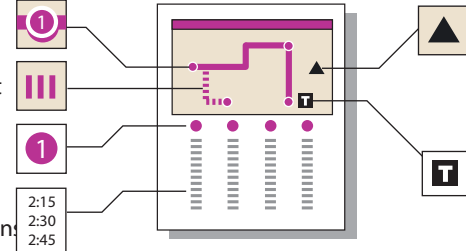

**93 - WOODBRIDGE LOCAL • WEEKEND**

A.M.	—	—	—	—	—	6:00	6:05	6:23	6:30	6:45
	6:45	6:53	7:06	7:14	7:30	7:30	7:35	7:56	8:03	8:18
	8:18	8:26	8:41	8:49	9:05	9:05	9:10	9:31	9:38	9:53
	9:53	10:01	10:16	10:24	10:40	10:40	10:45	11:06	11:13	11:28
	11:28	11:36	11:51	11:59	12:15	12:15	12:20	12:41	12:48	1:03
P.M.	1:03	1:11	1:26	1:34	1:50	1:50	1:55	2:16	2:23	2:38
	2:38	2:46	3:01	3:09	3:25	3:25	3:30	3:51	3:58	4:13
	4:13	4:21	4:36	4:44	5:00	5:00	5:05	5:26	5:33	5:48
	5:48	5:56	6:11	6:19	6:35	6:35	6:40	7:01	7:08	7:23
	7:23	7:31	7:46	7:54	8:10	8:10	8:15	8:33	8:40	8:55
	8:55	9:03	9:16	9:24	9:40 *	—	—	—	—	—

\* Bus goes out of service after serving this stop

**INSTRUCTIONS**

The bus stops here at listed times. Look for the matching symbol below the map.

The bus travels here sometimes. See schedule for trips that travel this route variation.

The bus stops at the times listed below the symbol.

The timetable shows WHEN the bus stops. Times are always approximate and depend upon traffic and weather conditions.

The On-Demand Bus Stop symbol shows additional locations where riders can request pick ups or drop offs (for an off-route trip surcharge) that are not regularly scheduled. See other side under the "How to use OmniRide Local" section for more information.

Transfer Center is a location where many transfer options are available between OmniRide buses or other regional transit services. Transfers are also possible at other locations where routes intersect.