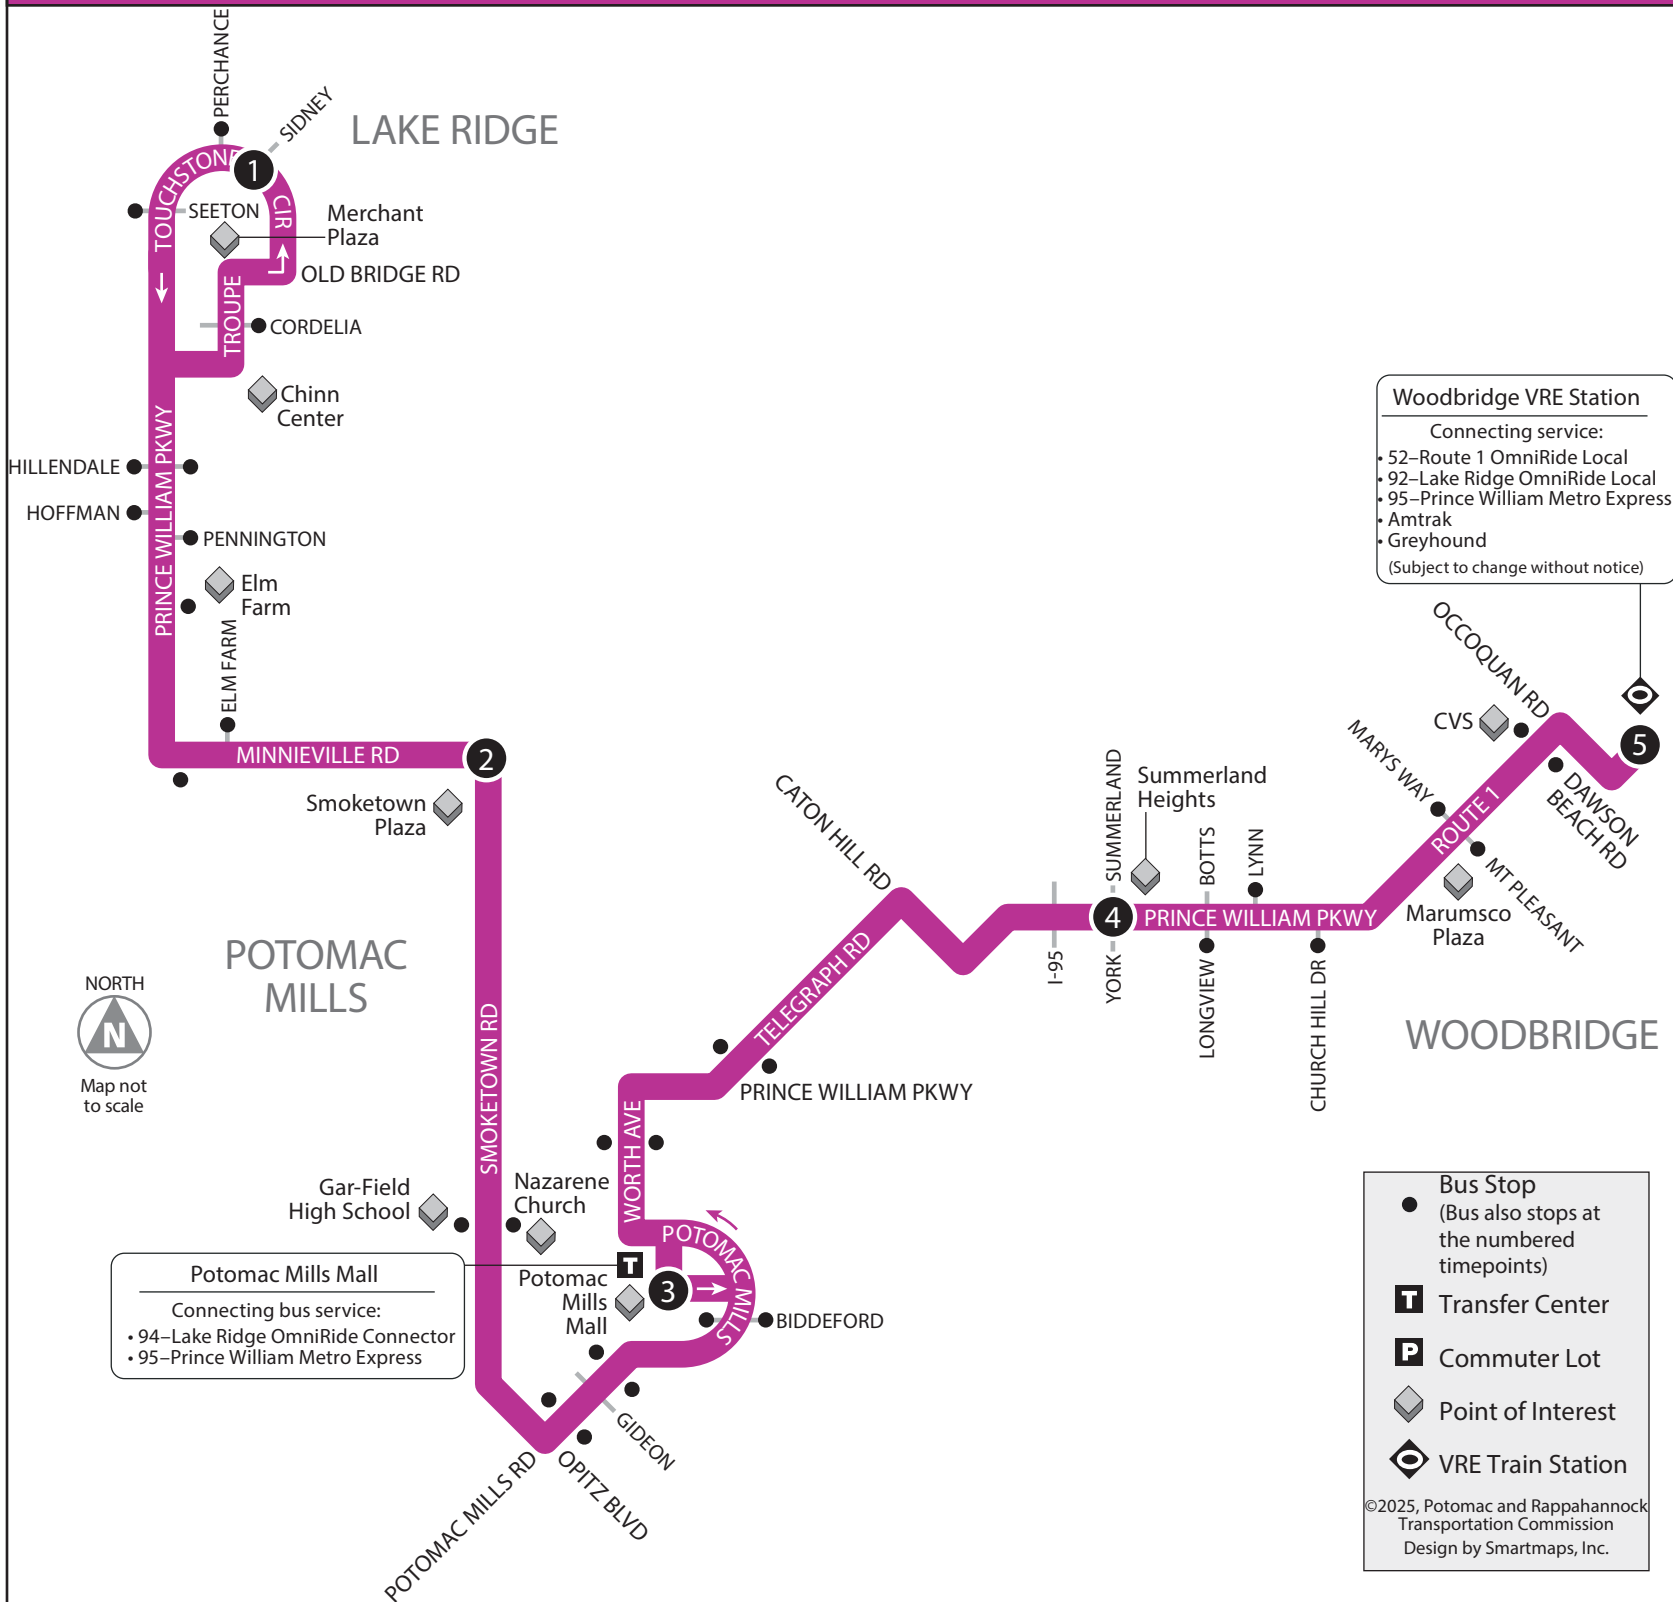

# 93 • Between Merchant Plaza and Woodbridge VRE

1 Merchant Plaza	2 Smoketown Plaza	3 Potomac Mills Mall	4 The Crossings at Summerland	5 Hub: Woodbridge VRE	5 Hub: Woodbridge VRE	4 Summerland Heights	3 Potomac Mills Mall	2 Smoketown Plaza	1 Merchant Plaza
---------------------	----------------------	-------------------------	----------------------------------	--------------------------	--------------------------	-------------------------	-------------------------	----------------------	---------------------

\* Bus goes out of service after serving this stop

**INSTRUCTIONS**

The bus stops here at listed times. Look for the matching symbol below the map.

The bus travels here sometimes. See schedule for trips that travel this route variation.

The bus stops at the times listed below the symbol.

The timetable shows WHEN the bus stops. Times are always approximate and depend upon traffic and weather conditions.

The On-Demand Bus Stop symbol shows additional locations where riders can request pick ups or drop offs (for an off-route trip surcharge) that are not regularly scheduled. See other side under the "How to use OmniRide Local" section for more information.

Transfer Center is a location where many transfer options are available between OmniRide buses or other regional transit services. Transfers are also possible at other locations where routes intersect.