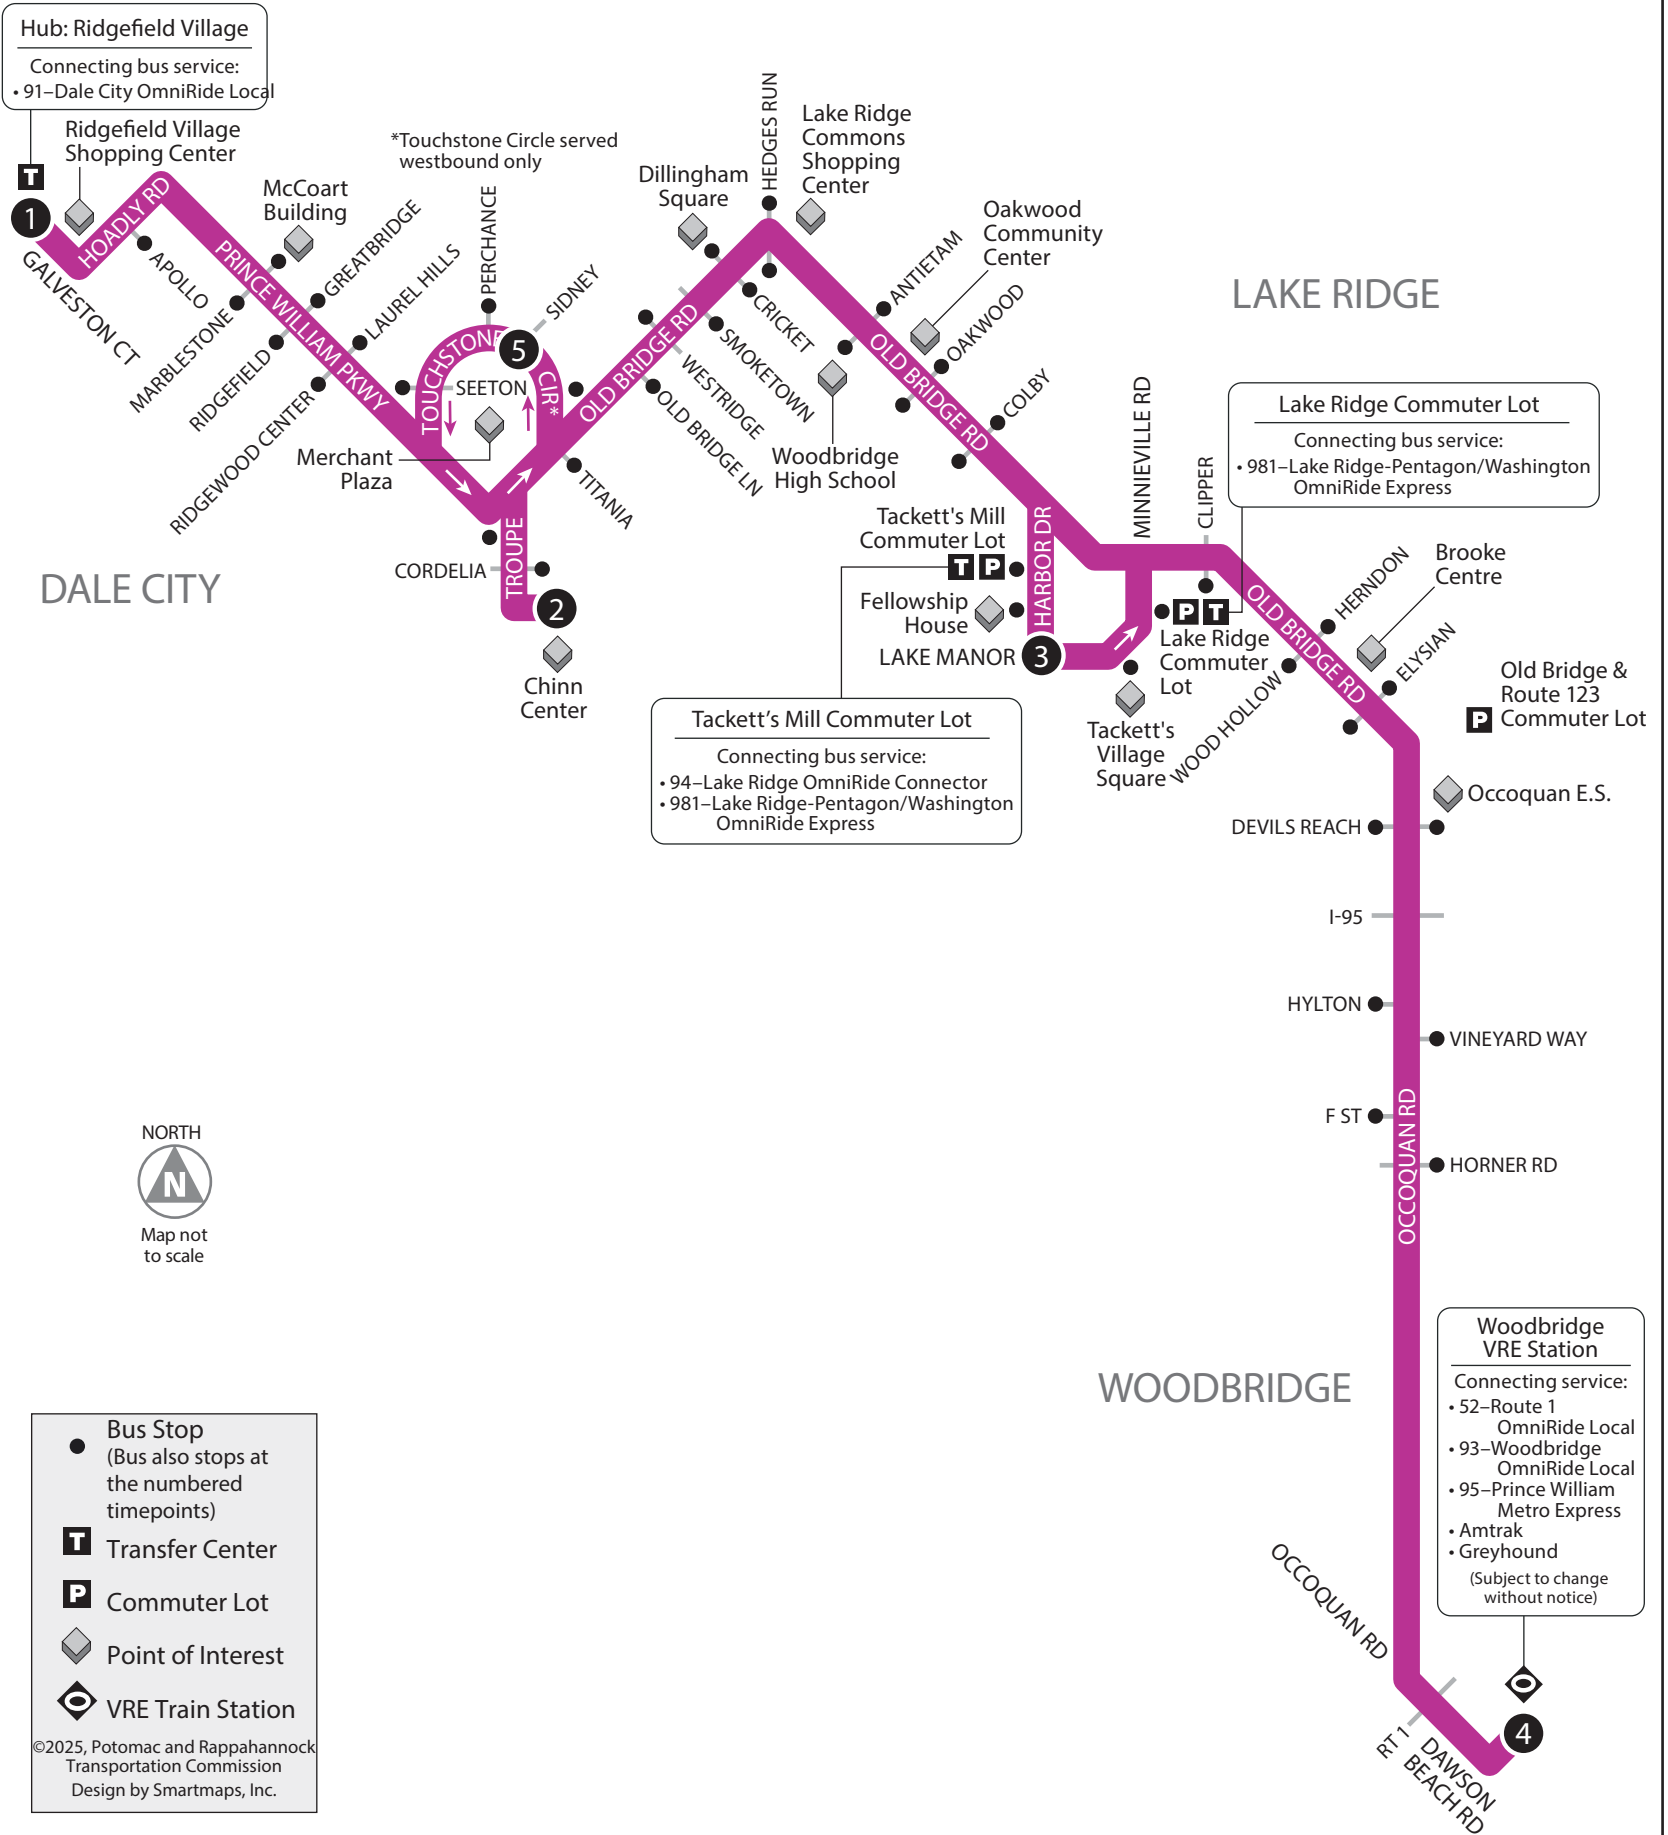

92 • Between Lake Ridge and Woodbridge VRE

	1 Hub: Ridgefield Village	2 Chinn Center	3 Tackett's Mill	4 Hub: Woodbridge VRE	4 Hub: Woodbridge VRE	3 Tackett's Mill	5 Merchant Plaza	1 Hub: Ridgefield Village
92 - LAKE RIDGE LOCAL • MONDAY – FRIDAY								
A.M.	—	—	—	—	5:15	5:32	5:45	6:05
	5:20	5:28	5:44	6:00	6:00	6:17	6:30	6:50
	6:05	6:13	6:29	6:45	6:45	7:02	7:15	7:35
	6:50	6:58	7:14	7:30	7:30	7:47	8:00	8:20
	7:35	7:43	7:59	8:15	8:15	8:32	8:45	9:10
	8:20	8:28	8:44	9:00	9:00	9:17	9:30	9:55
	9:10	9:18	9:34	9:50	9:50	10:07	10:20	10:45
	9:55	10:03	10:19	10:35	10:35	10:52	11:05	11:30
	10:45	10:53	11:09	11:25	11:25	11:42	11:55	12:20
	11:30	11:38	11:54	12:10 *	—	—	—	—
P.M.	12:20	12:28	12:44	1:00	1:00	1:17	1:30	1:55
	—	—	—	—	1:45	2:02	2:15	2:40
	1:55	2:03	2:19	2:35	2:35	2:52	3:05	3:30
	2:40	2:48	3:04	3:20	3:20	3:37	3:50	4:15
	3:30	3:38	3:54	4:10	4:10	4:29	4:45	5:10
	4:15	4:23	4:39	4:55	4:55	5:14	5:30	5:55
	5:10	5:18	5:34	5:50	5:50	6:07	6:20	6:40
	5:55	6:03	6:19	6:35	6:35	6:54	7:10	7:35
	6:40	6:48	7:04	7:20 *	—	—	—	—
	7:35	7:43	7:59	8:15	8:15	8:32	8:45	9:05
	9:05	9:13	9:29	9:45	9:45	10:02	10:15	10:35 *

* Bus goes out of service after serving this stop

INSTRUCTIONS

The bus stops here at listed times. Look for the matching symbol below the map.

The bus travels here sometimes. See schedule for trips that travel this route variation.

Transfer Center is a location where many transfer options are available between OmniRide buses or other regional transit services. Transfers are also possible at other locations where routes intersect.